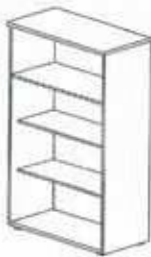

**SUPERIOR COMPACT TABLE(L)**  
**BL 1815-M** 1800W x 1500D x 750H  
**BL 1515-M** 1500W x 1500D x 750H

**SUPERIOR COMPACT TABLE(L)**  
**BL 1815-D** 1800W x 1500D x 750H  
**BL 1515-D** 1500W x 1500D x 750H

**BHP 4**  
FIXED PEDESTAL 4L  
406W x 470D x 725H

**BMP 3**  
MOBILE PEDESTAL 2D + 1F  
408W x 480D x 680H

**BST 1050**  
RECTANGULAR WORKTOP  
1000W x 500D x 25THK

**BS 303**  
SIDE CABINET  
900W x 450D x 668H

**BO 945**  
LOW CABINET  
900W x 450D x 725H

**BS 945**  
SLIDING DOOR CABINET  
900W x 450D x 725H

**BCPU**  
CPU HOLDER  
304W x 504D x 522H

**BS 720**  
SIDE CABINET  
804W x 454D x 725H

**BO 825**  
LOW CABINET  
804W x 407D x 852H

**BD 825-2**  
RIGHT AND LEFT DOOR  
792 x 796 x 16THK

**BO 1225**  
OPEN SHELF CABINET  
804W x 407D x 1252H

**BD 1225-2**  
RIGHT AND LEFT DOOR  
792 x 1196 x 16THK

**BO 1625**  
MEDIUM HEIGHT CABINET  
804W x 407D x 1652H