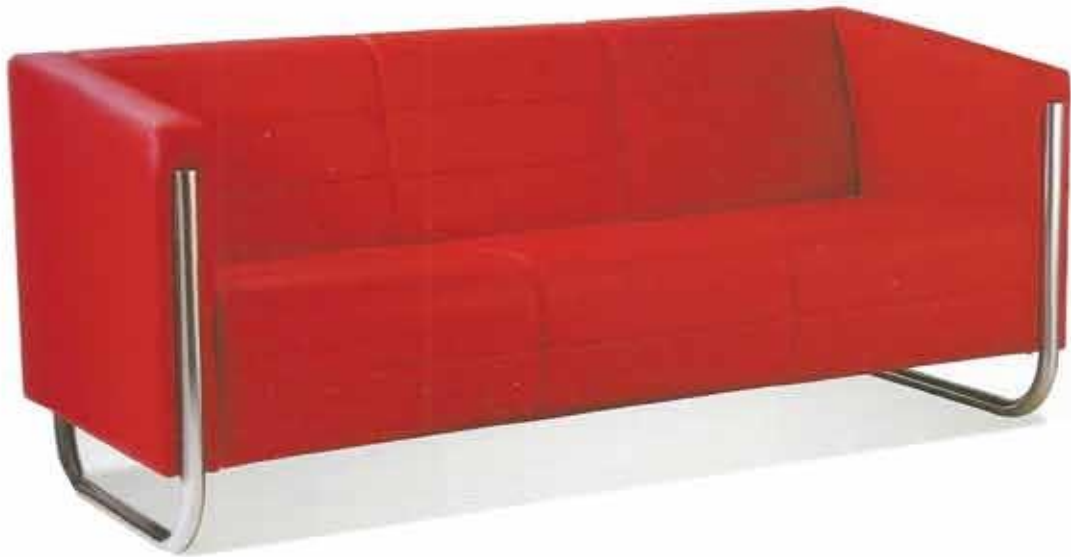

### IS-OS-021

|        |    |
|--------|----|
| Seater | 1  |
| H (cm) | 90 |
| D (cm) | 81 |
| W (cm) | 76 |

IS-B-906

IS-B-918

IS-B-907

|                    |  |                |
|--------------------|--|----------------|
| Product Material   | Leather / Polyurethane                                     | PRODUCT DETAIL |
| Product Haight (H) | 770mm  |                |
| Product Depth (D)  | 760mm  |                |
| Product Width (W)  | 1 Seater : 770mm    2 Seater : 1320mm    3 Seater : 1830mm |                |

TABLE SIZE : 2400W X 2200D X 760H mm

TABLE SIZE : 3180W X 2400D X 760H mm

TABLE SIZE : 3000W X 2400D X 760H mm