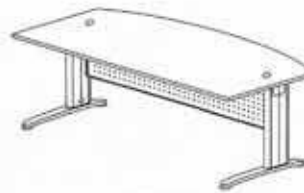

## TABLE COLOUR

Executives

BMB55

BMB66

**BT 188**

**BL 1815**

**BL1815-D**

**BL1815-M**

**BMB 66**  
EXECUTIVE TABLE(L)  
1800W x 1200D x 750H

**BMB 55**  
EXECUTIVE TABLE  
1800W x 800D x 750H

**SIDE CONNECTION**  
**BR 700** 1300W x 700D x 25THK  
**BR 800** 1500W x 800D x 25THK

**BMB 44**  
EXECUTIVE TABLE(L)  
1800W x 1600D x 750H

**BH 840**  
SIDE CONNECTION  
800W x 400D x 25THK

**BCT 90**  
CONNECTION TOP  
800W x 800D x 25THK

**BMB 11**  
EXECUTIVE TABLE  
1800W x 800D x 750H

**BMB 180A**  
EXECUTIVE TABLE  
1800W x 900D x 750H

Height adjustable and free-tilting headrest to suit individual preferences.

Extra comfort with height adjustable lumbar support with upright gradations according to the user's body shape.

The height of the armrest is adjustable in 5 interval.