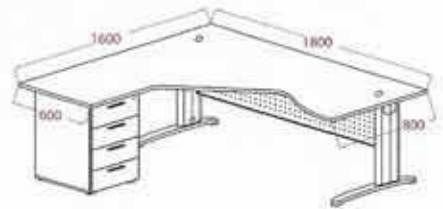

## TABLE LEG

LZ50 PANEL

I LEG

MONO CURVE LEG

O SQUARE LEG

U SQUARE LEG

MONO LEG CHROME

## TABLE COLOUR

Executives

BMB55

BMB66

**BT 188**

**BL 1815**

**BL1815-D**

**BL1815-M**

**BMB 66**  
EXECUTIVE TABLE(L)  
1800W x 1200D x 750H

**BMB 55**  
EXECUTIVE TABLE  
1800W x 800D x 750H

**SIDE CONNECTION**  
**BR 700** 1300W x 700D x 25THK  
**BR 800** 1500W x 800D x 25THK

**BMB 44**  
EXECUTIVE TABLE(L)  
1800W x 1600D x 750H

**BH 840**  
SIDE CONNECTION  
800W x 400D x 25THK

**BCT 90**  
CONNECTION TOP  
800W x 800D x 25THK

**BMB 11**  
EXECUTIVE TABLE  
1800W x 800D x 750H

**BMB 180A**  
EXECUTIVE TABLE  
1800W x 900D x 750H