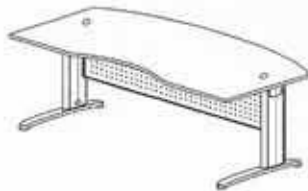

## TABLE LEG

LZ50 PANEL

I LEG

MONO CURVE LEG

O SQUARE LEG

U SQUARE LEG

MONO LEG CHROME

## TABLE COLOUR

Executives

BMB55

BMB66

**BT 188**

**BL 1815**

**BL1815-D**

**BL1815-M**

**BMB 66**  
EXECUTIVE TABLE(L)  
1800W x 1200D x 750H

**BMB 55**  
EXECUTIVE TABLE  
1800W x 800D x 750H

**SIDE CONNECTION**  
**BR 700** 1300W x 700D x 25THK  
**BR 800** 1500W x 800D x 25THK

**BMB 44**  
EXECUTIVE TABLE(L)  
1800W x 1600D x 750H

Height adjustable and free-tilting headrest to suit individual preferences.

Extra comfort with height adjustable lumbar support with upright gradations according to the user's body shape.

The height of the armrest is adjustable in 5 interval.