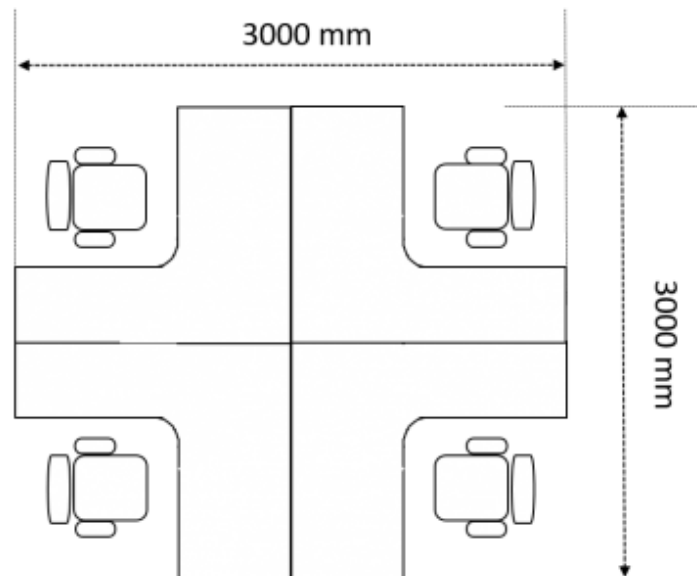

OFFICE WORKSTATION

ISM-013