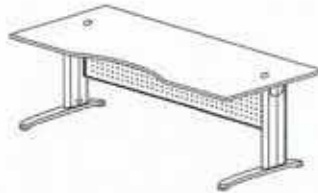

## TABLE LEG

LZ50 PANEL

I LEG

MONO CURVE LEG

O SQUARE LEG

U SQUARE LEG

MONO LEG CHROME

## TABLE COLOUR

Executives

BMB55

BMB66

**BT 188**

**BL 1815**

**BL1815-D**

**BL1815-M**

**BMB 66**  
EXECUTIVE TABLE(L)  
1800W x 1200D x 750H

**BMB 55**  
EXECUTIVE TABLE  
1800W x 800D x 750H

**SIDE CONNECTION**  
**BR 700** 1300W x 700D x 25THK  
**BR 800** 1500W x 800D x 25THK

**BMB 44**  
EXECUTIVE TABLE(L)  
1800W x 1600D x 750H

**BH 840**  
SIDE CONNECTION  
800W x 400D x 25THK

**BCT 90**  
CONNECTION TOP  
800W x 800D x 25THK

**BMB 11**  
EXECUTIVE TABLE  
1800W x 800D x 750H

**BMB 180A**  
EXECUTIVE TABLE  
1800W x 900D x 750H