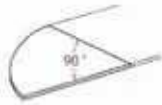

## TABLE LEG

LZ50 PANEL

I LEG

MONO CURVE LEG

O SQUARE LEG

U SQUARE LEG

MONO LEG CHROME

**BMB 66**  
EXECUTIVE TABLE(L)  
1800W x 1200D x 750H

**BMB 55**  
EXECUTIVE TABLE  
1800W x 800D x 750H

**SIDE CONNECTION**  
**BR 700** 1300W x 700D x 25THK  
**BR 800** 1500W x 800D x 25THK

**BMB 44**  
EXECUTIVE TABLE(L)  
1800W x 1600D x 750H

**BH 840**  
SIDE CONNECTION  
800W x 400D x 25THK

**BCT 90**  
CONNECTION TOP  
800W x 800D x 25THK

**BMB 11**  
EXECUTIVE TABLE  
1800W x 800D x 750H

**BMB 180A**  
EXECUTIVE TABLE  
1800W x 900D x 750H