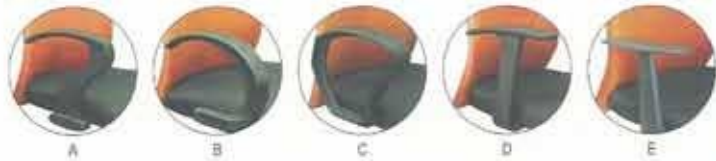

**E 2052H (A) - medium back**  
 Height : 1070mm  
 Width : 620mm  
 Depth : 470mm

**E 2055S - visitor**  
 Height : 950mm  
 Width : 570mm  
 Depth : 470mm

The unique imported knee-tilt synchronized mechanism with multi-locking system assures maximum lumbar support zone.

PP nylon base guaranteed for durability and strength.

**E 2053H (A) - low back**  
 Height : 970mm  
 Width : 600mm  
 Depth : 470mm

PP armrest ensuring arm support comfort.

**E 1061H - Highback**  
1100mm(H) x 510mm(W) x 500mm(D)