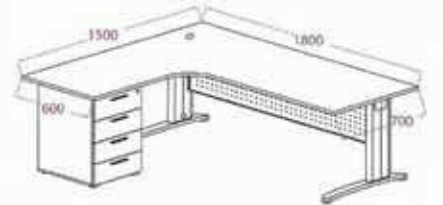

**BMB 66**  
EXECUTIVE TABLE(L)  
1800W x 1200D x 750H

**BMB 55**  
EXECUTIVE TABLE  
1800W x 800D x 750H

**SIDE CONNECTION**  
**BR 700** 1300W x 700D x 25THK  
**BR 800** 1500W x 800D x 25THK

**BMB 44**  
EXECUTIVE TABLE(L)  
1800W x 1600D x 750H

**BH 840**  
SIDE CONNECTION  
800W x 400D x 25THK

**BCT 90**  
CONNECTION TOP  
800W x 800D x 25THK

**BMB 11**  
EXECUTIVE TABLE  
1800W x 800D x 750H

**BMB 180A**  
EXECUTIVE TABLE  
1800W x 900D x 750H

**STANDARD TABLE**  
**BT 188** 1800W x 800D x 750H  
**BT 158** 1500W x 800D x 750H  
**BT 128** 1200W x 800D x 750H

**SUPERIOR COMPACT TABLE(L)**  
**BL 1815** 1800W x 1500D x 750H  
**BL 1515** 1500W x 1500D x 750H

**SUPERIOR COMPACT TABLE(L)**  
**BL 1815-M** 1800W x 1500D x 750H  
**BL 1515-M** 1500W x 1500D x 750H

**SUPERIOR COMPACT TABLE(L)**  
**BL 1815-D** 1800W x 1500D x 750H  
**BL 1515-D** 1500W x 1500D x 750H