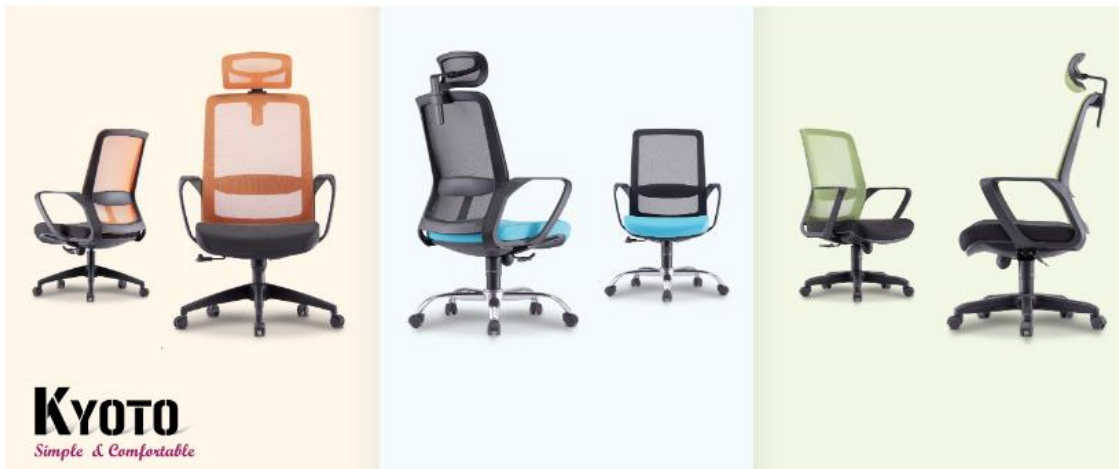

KYOTO
Simple & Comfortable